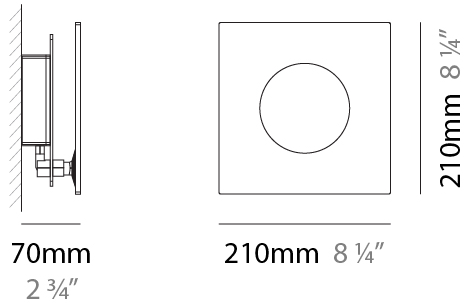

PROJECT
TYPE
SPECIFIER
QUANTITY
DATE

PETRA SURFACE

D43058-

base number
Color   Finish
Temperature   Options

1. To build a product code in our configurator select the specify button on the base model # product page
2. To build a manual product code on this datasheet choose from the options listed below in blue font and add the suffix to the base model #

GENERAL

Series: Petra
Brand: Icone
Division: Design
Mounting Type: Surface
Mounting Location: Wall
Subcategory: Ambient

PHYSICAL

Shape: Square
Length (mm): 210
Length (in): 8 ¼
Width (mm): 70
Width (in): 2 ¾
Height (mm): 210
Height (in): 8 ¼
Light Distribution: Indirect
Fixture Finish: [ECO_SBR](#) / [ECO_WHI](#) / [ECR_BLK](#) / [ECR_SAL](#) / [ECR_SBR](#) / [EGL_BLK](#) / [EGL_RUS](#) / [EGL_WHI](#) / [ESI_SBR](#) / [SLA_SAL](#) / [WHI_RUS](#) / [WHI_SAL](#) / [WHI_WHI](#)
Fixture Material: Aluminum

ELECTRICAL

Lamp Type: LED
Input Wattage (W): 16
Total Output Wattage (W): 13.5
Dimming: Non-Dimmable / 0-10V Dimming
Driver Included: Yes
Driver Location: Integrated
Driver Type: Constant Current - 120Vac
Driver Class: Class 2
Input Voltage (V): 120
Constant Current (MA): 700

LED

Color Temperature (°K): [2700](#) / [3000](#)
Nominal Lumen (lm): 2598
CRI: >90 CRI
Lamp Life (hrs): 50000

OPTICAL

RATINGS AND CERTIFICATIONS

Certified By: Certified for North American Standards
IP rating: IP20