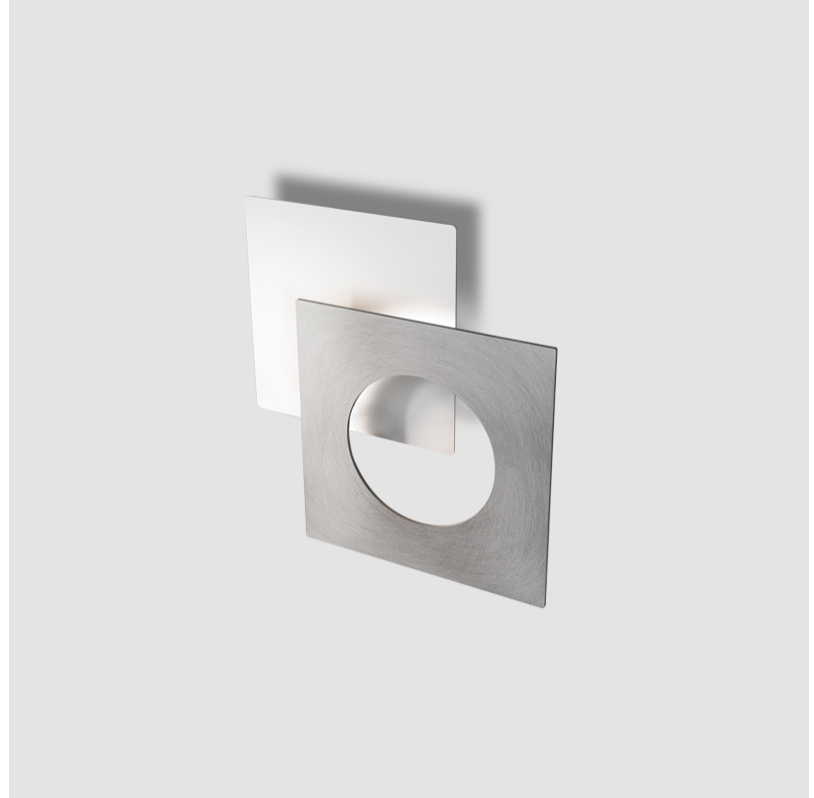

PROJECT
TYPE
SPECIFIER
QUANTITY
DATE

PETRA SURFACE

D43058-

base number
Color   Finish
Temperature   Options

1. To build a product code in our configurator select the specify button on the base model # product page
2. To build a manual product code on this datasheet choose from the options listed below in blue font and add the suffix to the base model #

GENERAL

Series: Petra
Brand: Icone
Division: Design
Mounting Type: Surface
Mounting Location: Wall
Subcategory: Ambient

PHYSICAL

Shape: Square
Length (mm): 210
Length (in): 8 ¼
Width (mm): 70
Width (in): 2 ¾
Height (mm): 210
Height (in): 8 ¼
Light Distribution: Indirect
Fixture Finish: [ECO_SBR](#) / [ECO_WHI](#) / [ECR_BLK](#) / [ECR_SAL](#) / [ECR_SBR](#) / [EGL_BLK](#) / [EGL_RUS](#) / [EGL_WHI](#) / [ESI_SBR](#) / [SLA_SAL](#) / [WHI_RUS](#) / [WHI_SAL](#) / [WHI_WHI](#)
Fixture Material: Aluminum

ELECTRICAL

Lamp Type: LED
Input Wattage (W): 16
Total Output Wattage (W): 13.5
Dimming: Non-Dimmable / 0-10V Dimming
Driver Included: Yes
Driver Location: Integrated
Driver Type: Constant Current - 120Vac
Driver Class: Class 2
Input Voltage (V): 120
Constant Current (MA): 700

LED

Color Temperature (°K): [2700](#) / [3000](#)
Nominal Lumen (lm): 2598
CRI: >90 CRI
Lamp Life (hrs): 50000

OPTICAL

RATINGS AND CERTIFICATIONS

Certified By: Certified for North American Standards
IP rating: IP20